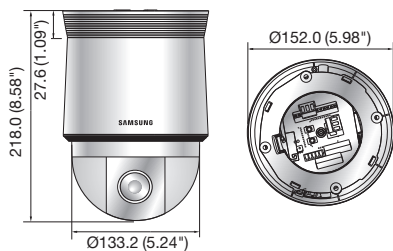

Dimensions

Unit : mm (inch)

SNP-6201

SNP-6201H

Accessories (Optional)

	SNP-6201N/P	SNP-6201HN/HP
VIDEO		
Imaging Device	1/3" 2M PS CMOS	
Total Pixels	2,010(H) x 1,108(V), 2.2M pixels	
Effective Pixels	1,944(H) x 1,092(V), 2.1M pixels	
Scanning System	Progressive	
Min. Illumination	Color : 1.5Lux (F1.6, 50IRE), B/W : 0.1Lux (F1.6, 50IRE)	
S / N Ratio	50dB	
Video Output	CVBS : 1.0 Vp-p / 75Ω composite, 704 x 480(N), 704 x 576(P), for installation	
LENS		
Focal Length (Zoom Ratio)	4.45 ~ 89mm (20x)	
Max. Aperture Ratio	F1.6(Wide) / F2.9(Tele)	
Angular Field of View	H : 63°(Wide) ~ 3.49°(Tele) / V : 37°(Wide) ~ 1.99°(Tele)	
Min. Object Distance	1m (3.28ft)	
Focus Control	Auto / Manual / One shot	
Lens / Mount Type	DC auto iris / Board-in type	
PAN / TILT / ROTATE		
Pan / Tilt Range	360° Endless / 210° (-15° ~ 195°)	
Pan / Tilt Speed	Preset : 500°/sec, Manual : 0.024°/sec ~ 120°/sec	
Preset / Preset Accuracy	255ea / ±0.2°	
OPERATIONAL		
Camera Title	Off / On (Displayed up to 15 characters)	
Day & Night	Auto (ICR) / Color / B/W	
Backlight Compensation	Off / BLC / HLC / WDR	
Wide Dynamic Range	60dB	
Contrast Enhancement	SSDR (Samsung Super Dynamic Range) (Off / On)	
Digital Noise Reduction	SSNR III (2D+3D noise filter) (Off / On)	
Digital Image Stabilization	Off / On	
Motion Detection	Yes (4ea)	
Privacy Masking	Off / On (12 rectangle programmable zones)	
Sens-up (Frame Integration)	Off / Auto (2x ~ 60x)	
Gain Control	Off / Low / Medium / High / Manual	
White Balance	AWC / Manual / Indoor / Outdoor / ATW (2,400°K ~ 11,000°K)	
Electronic Shutter Speed	ESC / FLK / Manual (1/30 ~ 1/33,000)	
Digital Zoom	8x	
Flip / Mirror	Off / On	
Intelligent Video Analytics	Tampering, Virtual line, Enter / Exit, Appear / Disappear, Audio detection, Face detection (5ea)	
Alarm I/O	Input 4ea / Output 2ea	
Remote Control Interface	RS-485/422	
RS-485 Protocol	Samsung-T/E, Pelco-P/D, Panasonic, Honeywell, AD, Vicon, Bosch, GE	
Alarm Triggers	Alarm input, Motion detection, Intelligent video analytics, Network disconnect	
Alarm Events	File upload via FTP and E-mail, Notification via E-mail, TCP, Local storage (SD/SDHC) recording at Network disconnected, External output, PTZ preset	
NETWORK		
Ethernet	RJ-45 (10/100BASE-T)	
Video Compression Format	H.264 (MPEG-4 part 10 / AVC), MJPEG	
Resolution	1920 x 1080p (Full HD), SXGA (1280 x 1024), 1280 x 960, HD (16 : 9, 1280 x 720p), 1024 x 768, SVGA (800 x 600), VGA (640 x 480), QVGA (320 x 240)	
Max. Framerate	Max. 30fps at all resolutions * When WDR on, Max. framerate is max. 15fps.	
Video Quality Adjustment	H.264 : Compression level, Target bitrate level control MJPEG : Quality level control	
Bitrate Control Method	H.264 : CBR or VBR, MJPEG : VBR	
Streaming Capability	Multiple streaming (Up to 10 profiles)	
Audio I/O	Mic (Line)-in selectable via UI, Line-out (Mono, 1Vrms)	
Audio Compression Format	G.711 u-law, G.726	
Audio Communication	Bi-directional audio (2-way)	
IP	IPv4, IPv6	
Protocol	TCP/IP, UDP/IP, RTP(UDP), RTP(TCP), RTSP, NTP, HTTP, HTTPS, SSL, DHCP, PPPoE, FTP, SMTP, ICMP, IGMP, SNMPv1/v2c/v3(MIB-2), ARP, DNS, DDNS, QoS, PIM-SM, UPnP	
Security	HTTPS(SSL) login authentication, Digest login authentication, IP address filtering, User access log, 802.1x authentication	
Streaming Method	Unicast / Multicast	
Max. User Access	10 users at unicast mode	
Memory Slot	SD/SDHC memory slot	
ONVIF Conformance	Yes (Profile S)	
Webpage Language	English, French, German, Spanish, Italian, Chinese, Korean, Russian, Japanese, Swedish, Danish, Portuguese, Turkish, Polish, Czech, Rumanian, Serbian, Dutch, Croatian, Hungarian, Greek	
Web Viewer	Supported OS : Windows XP / VISTA / 7, MAC OS Supported Browser : Internet Explorer 7.0 or Higher, Firefox, Google Chrome, Apple Safari *Apple Safari, Windows Internet Explorer 9.0 (32bit) / 8.0 (32bit) / 7.0 (32bit) *For Mac OS X, only the Safari browser is supported.	
Central Management Software	Smart Viewer	
ENVIRONMENTAL		
Operating Temperature / Humidity	-10°C ~ +55°C (+14°F ~ +131°F) 20% ~ 80% RH	PoE+ : -30°C ~ +55°C (-22°F ~ +131°F) Less than 90% RH (Heater on) 24VAC : -50°C ~ +55°C (-58°F ~ +131°F) Less than ~ 90% RH (Heater on)
Ingress Protection	N/A	IP66
Vandal Resistance	SNP-6201 only (When SNP-6201 + SHP-3701H : IK10 accessory housing)	
ELECTRICAL		
Input Voltage / Current	24V AC, PoE+ (IEEE802.3at)	
Power Consumption	PoE+ : Max. 13W, 24V AC : Max. 15W	PoE+, 24V AC : Max. 15W (Heater off), PoE+ : Max. 25W, 24V AC : Max. 53W (Heater on)
MECHANICAL		
Color / Material	Ivory / Plastic	Ivory / Aluminum, Plastic sun-shield
Dimensions (WxH)	Ø152.0 x 218.0mm (Ø5.98" x 8.58")	Ø220.0 x 293.6mm (Ø8.66" x 11.56")
Weight	1.8Kg (3.97 lb)	3.2Kg (7.05 lb)