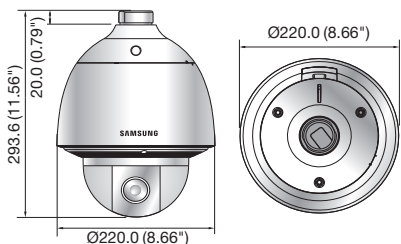

Dimensions

Unit : mm (inch)

SNP-6201

SNP-6201H

Accessories (Optional)

	SNP-6201N/P	SNP-6201HN/HP
VIDEO		
Imaging Device	1/3" 2M PS CMOS	
Total Pixels	2,010(H) x 1,108(V), 2.2M pixels	
Effective Pixels	1,944(H) x 1,092(V), 2.1M pixels	
Scanning System	Progressive	
Min. Illumination	Color : 1.5Lux (F1.6, 50IRE), B/W : 0.1Lux (F1.6, 50IRE)	
S / N Ratio	50dB	
Video Output	CVBS : 1.0 Vp-p / 75Ω composite, 704 x 480(N), 704 x 576(P), for installation	
LENS		
Focal Length (Zoom Ratio)	4.45 ~ 89mm (20x)	
Max. Aperture Ratio	F1.6(Wide) / F2.9(Tele)	
Angular Field of View	H : 63°(Wide) ~ 3.49°(Tele) / V : 37°(Wide) ~ 1.99°(Tele)	
Min. Object Distance	1m (3.28ft)	
Focus Control	Auto / Manual / One shot	
Lens / Mount Type	DC auto iris / Board-in type	
PAN / TILT / ROTATE		
Pan / Tilt Range	360° Endless / 210° (-15° ~ 195°)	
Pan / Tilt Speed	Preset : 500°/sec, Manual : 0.024°/sec ~ 120°/sec	
Preset / Preset Accuracy	255ea / ±0.2°	
OPERATIONAL		
Camera Title	Off / On (Displayed up to 15 characters)	
Day & Night	Auto (ICR) / Color / B/W	
Backlight Compensation	Off / BLC / HLC / WDR	
Wide Dynamic Range	60dB	
Contrast Enhancement	SSDR (Samsung Super Dynamic Range) (Off / On)	
Digital Noise Reduction	SSNR III (2D+3D noise filter) (Off / On)	
Digital Image Stabilization	Off / On	
Motion Detection	Yes (4ea)	
Privacy Masking	Off / On (12 rectangle programmable zones)	
Sens-up (Frame Integration)	Off / Auto (2x ~ 60x)	
Gain Control	Off / Low / Medium / High / Manual	
White Balance	AWC / Manual / Indoor / Outdoor / ATW (2,400°K ~ 11,000°K)	
Electronic Shutter Speed	ESC / FLK / Manual (1/30 ~ 1/33,000)	
Digital Zoom	8x	
Flip / Mirror	Off / On	
Intelligent Video Analytics	Tampering, Virtual line, Enter / Exit, Appear / Disappear, Audio detection, Face detection (5ea)	
Alarm I/O	Input 4ea / Output 2ea	
Remote Control Interface	RS-485/422	
RS-485 Protocol	Samsung-T/E, Pelco-P/D, Panasonic, Honeywell, AD, Vicon, Bosch, GE	
Alarm Triggers	Alarm input, Motion detection, Intelligent video analytics, Network disconnect	
Alarm Events	File upload via FTP and E-mail, Notification via E-mail, TCP, Local storage (SD/SDHC) recording at Network disconnected, External output, PTZ preset	
NETWORK		
Ethernet	RJ-45 (10/100BASE-T)	
Video Compression Format	H.264 (MPEG-4 part 10 / AVC), MJPEG	
Resolution	1920 x 1080p (Full HD), SXGA (1280 x 1024), 1280 x 960, HD (16 : 9, 1280 x 720p), 1024 x 768, SVGA (800 x 600), VGA (640 x 480), QVGA (320 x 240)	
Max. Framerate	Max. 30fps at all resolutions * When WDR on, Max. framerate is max. 15fps.	
Video Quality Adjustment	H.264 : Compression level, Target bitrate level control MJPEG : Quality level control	
Bitrate Control Method	H.264 : CBR or VBR, MJPEG : VBR	
Streaming Capability	Multiple streaming (Up to 10 profiles)	
Audio I/O	Mic (Line)-in selectable via UI, Line-out (Mono, 1Vrms)	
Audio Compression Format	G.711 u-law, G.726	
Audio Communication	Bi-directional audio (2-way)	
IP	IPv4, IPv6	
Protocol	TCP/IP, UDP/IP, RTP(UDP), RTP(TCP), RTSP, NTP, HTTP, HTTPS, SSL, DHCP, PPPoE, FTP, SMTP, ICMP, IGMP, SNMPv1/v2c/v3(MIB-2), ARP, DNS, DDNS, QoS, PIM-SM, UPnP	
Security	HTTPS(SSL) login authentication, Digest login authentication, IP address filtering, User access log, 802.1x authentication	
Streaming Method	Unicast / Multicast	
Max. User Access	10 users at unicast mode	
Memory Slot	SD/SDHC memory slot	
ONVIF Conformance	Yes (Profile S)	
Webpage Language	English, French, German, Spanish, Italian, Chinese, Korean, Russian, Japanese, Swedish, Danish, Portuguese, Turkish, Polish, Czech, Rumanian, Serbian, Dutch, Croatian, Hungarian, Greek	
Web Viewer	Supported OS : Windows XP / VISTA / 7, MAC OS Supported Browser : Internet Explorer 7.0 or Higher, Firefox, Google Chrome, Apple Safari *Apple Safari, Windows Internet Explorer 9.0 (32bit) / 8.0 (32bit) / 7.0 (32bit) *For Mac OS X, only the Safari browser is supported.	
Central Management Software	Smart Viewer	
ENVIRONMENTAL		
Operating Temperature / Humidity	-10°C ~ +55°C (+14°F ~ +131°F) 20% ~ 80% RH	PoE+ : -30°C ~ +55°C (-22°F ~ +131°F) Less than 90% RH (Heater on) 24VAC : -50°C ~ +55°C (-58°F ~ +131°F) Less than ~ 90% RH (Heater on)
Ingress Protection	N/A	IP66
Vandal Resistance	SNP-6201 only (When SNP-6201 + SHP-3701H : IK10 accessory housing)	
ELECTRICAL		
Input Voltage / Current	24V AC, PoE+ (IEEE802.3at)	
Power Consumption	PoE+ : Max. 13W, 24V AC : Max. 15W	PoE+, 24V AC : Max. 15W (Heater off), PoE+ : Max. 25W, 24V AC : Max. 53W (Heater on)
MECHANICAL		
Color / Material	Ivory / Plastic	Ivory / Aluminum, Plastic sun-shield
Dimensions (WxH)	Ø152.0 x 218.0mm (Ø5.98" x 8.58")	Ø220.0 x 293.6mm (Ø8.66" x 11.56")
Weight	1.8Kg (3.97 lb)	3.2Kg (7.05 lb)