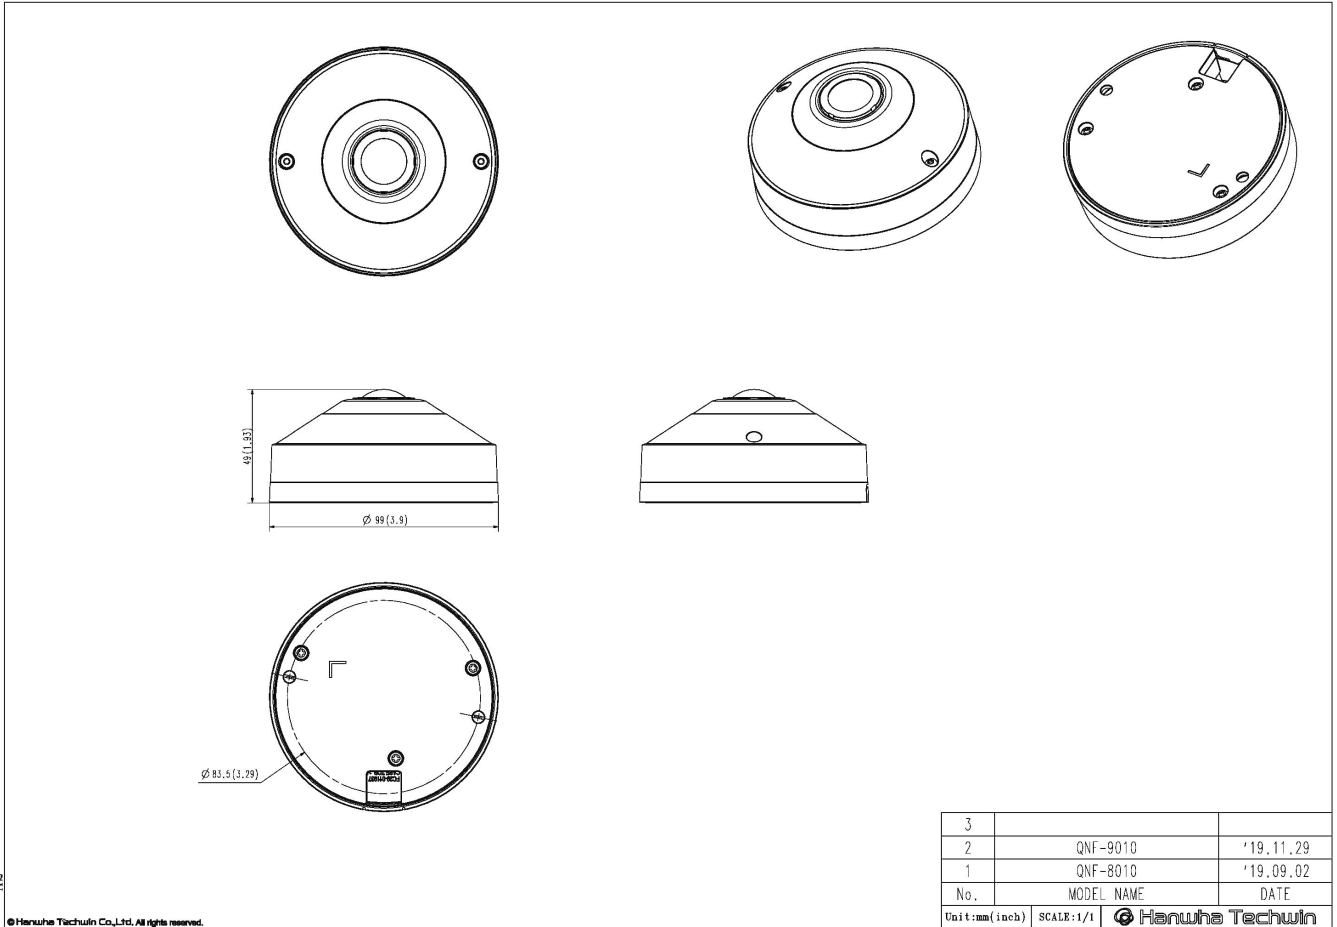

CAD

Unit:mm [inch]